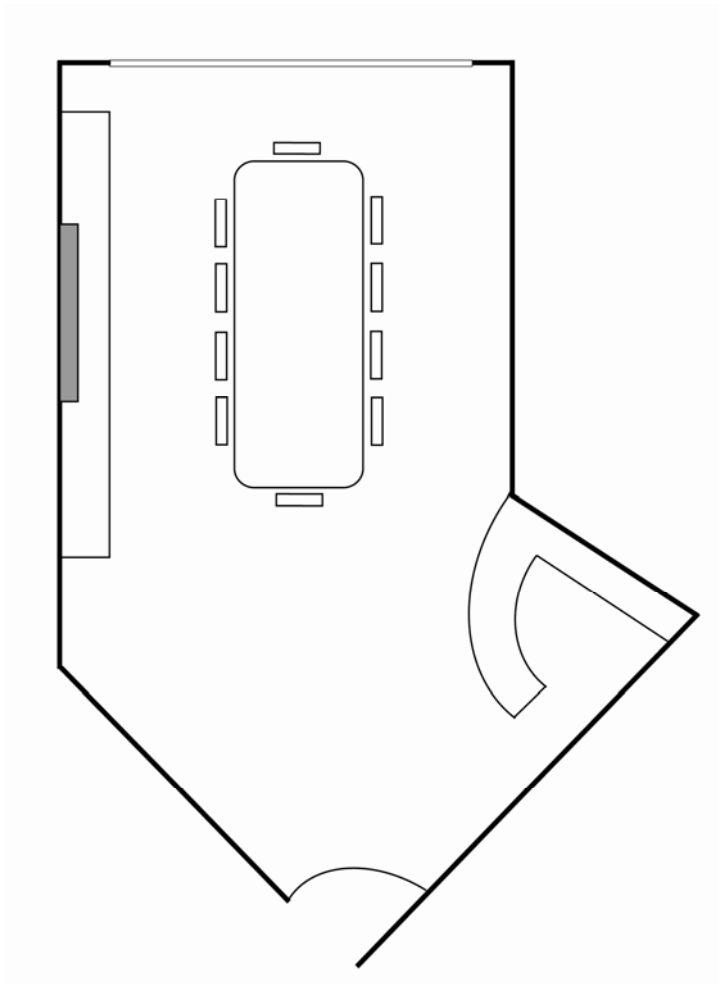

# THE BOARD ROOM

---

LOCATED ON THE GROUND FLOOR THE TRADITIONAL STYLE BOARD ROOM IS IDEAL FOR SMALL GROUPS OR AVAILABLE AS A BREAK OUT AREA DURING ANY LARGER CONFERENCE. A PROJECTION SCREEN, LARGE PLASMA TELEVISION AND COFFEE STATION ARE ALL ON HAND FOR YOUR CONVENIENCE.

DIMENSIONS	6.5m x 4.5m
THEATRE	N/A
CLASSROOM	N/A
U SHAPE	N/A
BOARDROOM	12
CABARET	N/A